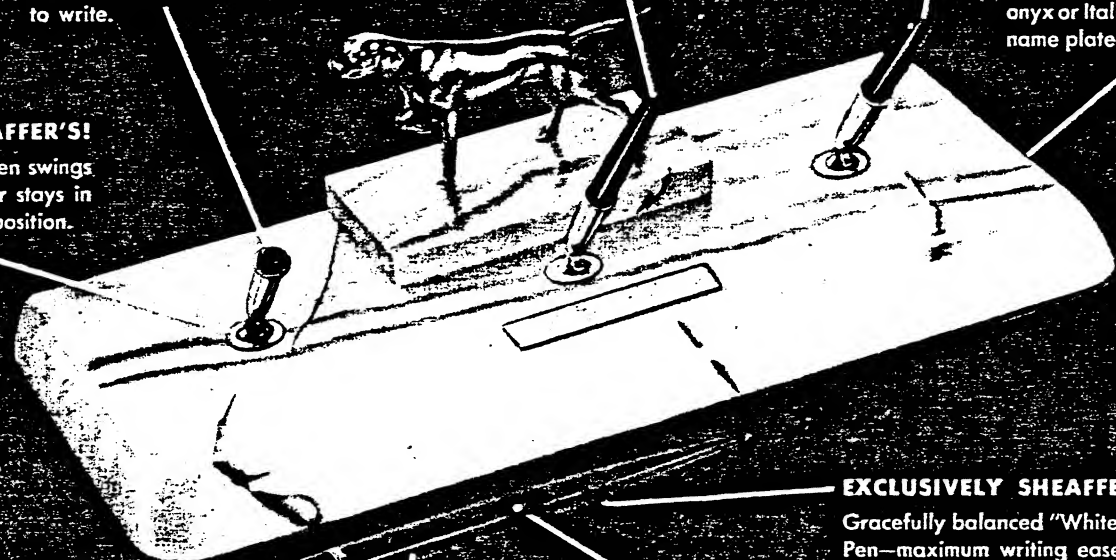

**EXCLUSIVELY SHEAFFER'S!**  
Ratchet swivel mount. Pen swings in full circle—lies flat or stays in convenient 45° angle position.

**EXCLUSIVELY SHEAFFER'S!**  
Gracefully balanced "White Dot" Pen—maximum writing ease and comfort.